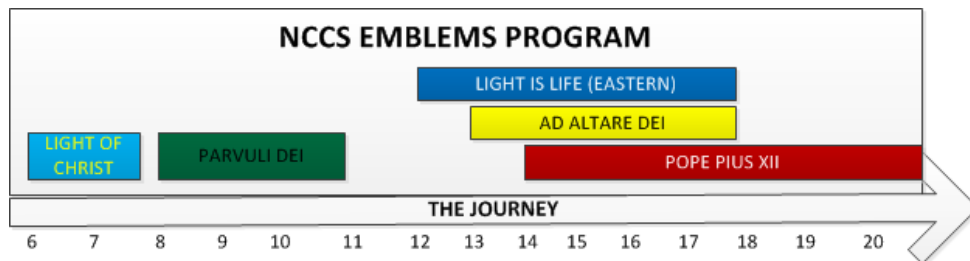

The Journey

Cub Scout Duty to God Requirements

Bears Adventure – Fellowship and Duty to God Requirement – *Earn the religious emblem of your faith*

Webelos Adventure – Duty to God and You Requirement – *Earn the religious emblem of your Faith for Webelos Scouts*

You may also want to integrate one or more Religious Activities into your Scout Program: Rosary Series or Footsteps of American Saints. Go to www.nccs-bsa.org for details.

Please contact Jim Smyczynski, Chairman of the Buffalo Diocesan Catholic Committee on Scouting, with your questions at jimsmyczynski@att.net