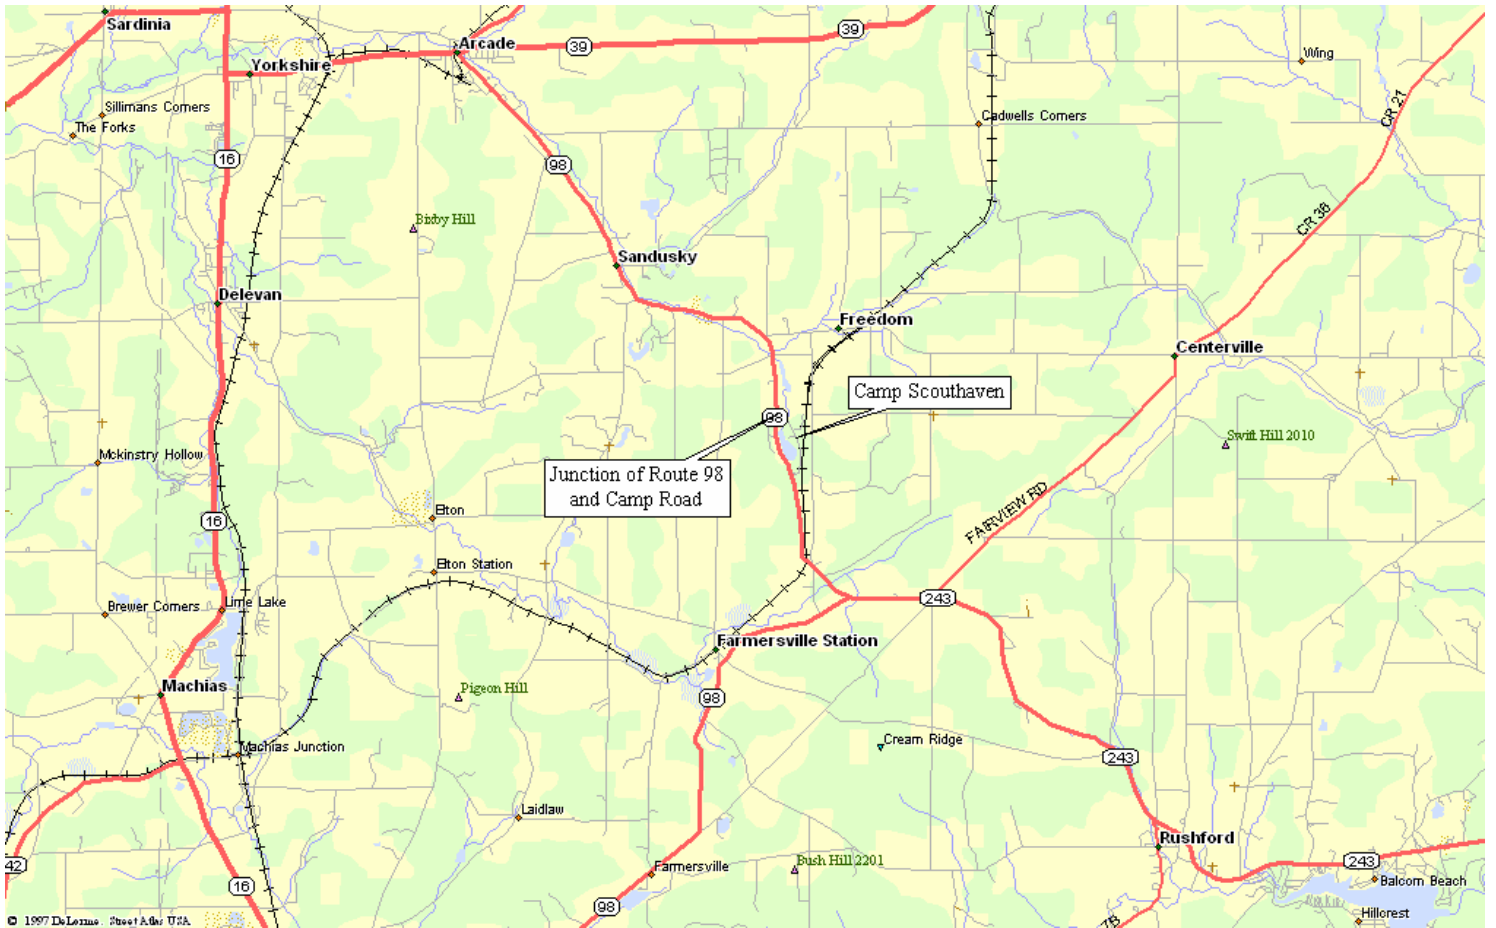

Camp Southaven Greater Niagara Frontier Council

Detailed Map

Camp Scouthaven is located south east of Buffalo, NY, south of Route 20A and north of Route 17.

Directions from the north:

- At the junction of Route 20A and Route 77, go south on Route 77 approximately 8 miles to the junction of Route 77 and Route 98.
- Follow Route 98 south for approximately 15 and ½ miles to the junction of Route 98 and Camp Road. This intersection is approximately 7 miles south of Arcade, NY.
- Turn left on to Camp Road and follow the road into the camp.

Directions from the south:

- At the junction of Route 17 and Route 19, take Route 19 north. Travel approximately 11 and ½ miles north to the junction of Route 19 and Route 243.
- Turn left onto Route 243 (west) and travel approximately 11 miles to the junction of Route 243 and Route 98.
- Turn right onto Route 98 (north) and travel approximately 3 miles to the junction of Route 98 and Camp Road.
- Turn right on to Camp Road and follow the road into the camp.