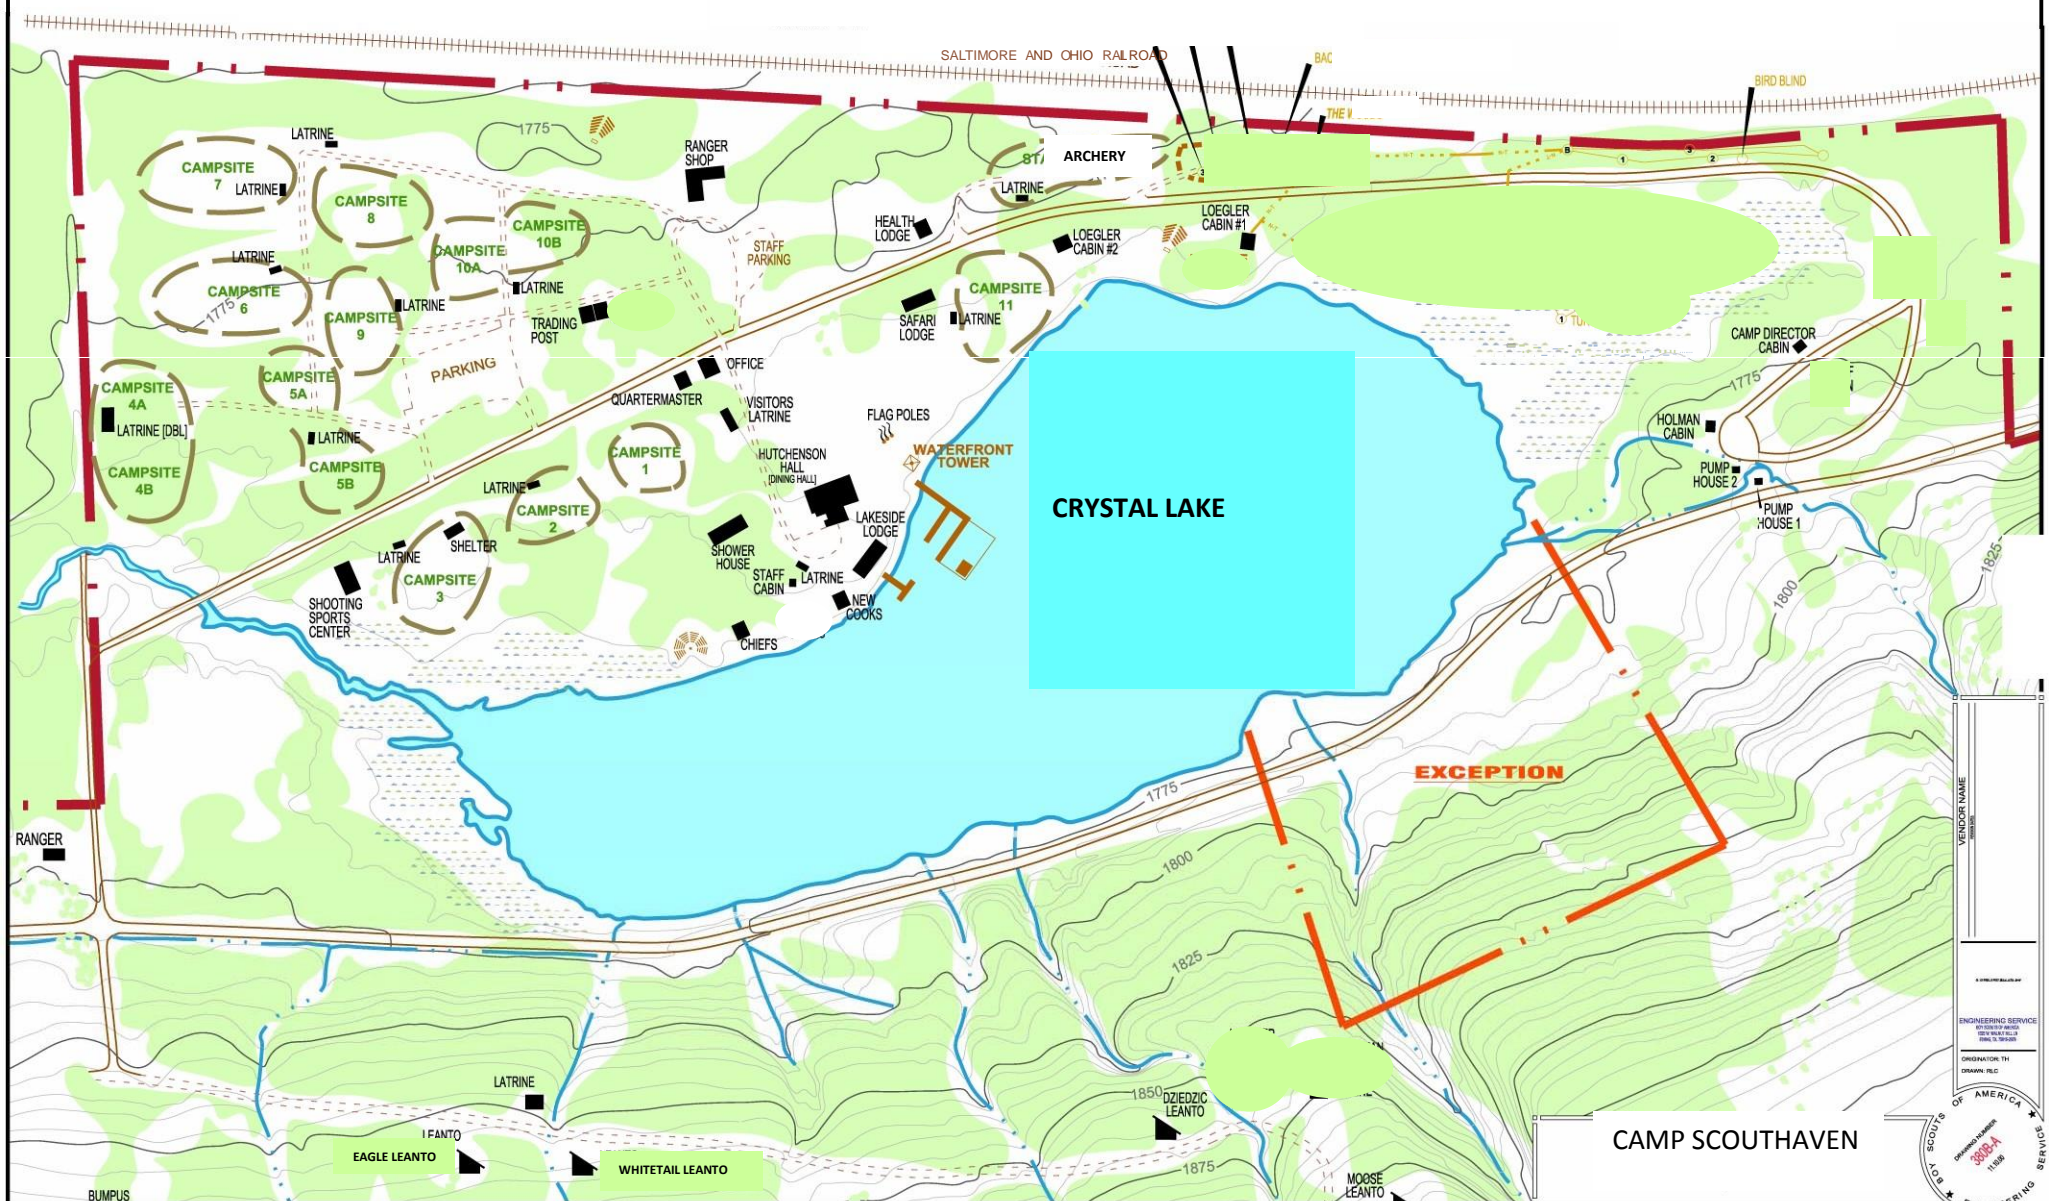

CAMP SOUTHAVEN

CAMP SOUTHAVEN

VENDOR NAME
 ENGINEERING SERVICE
 3888-A
 11-20
 SCOUTS OF AMERICA
 ENGINEERING SERVICE