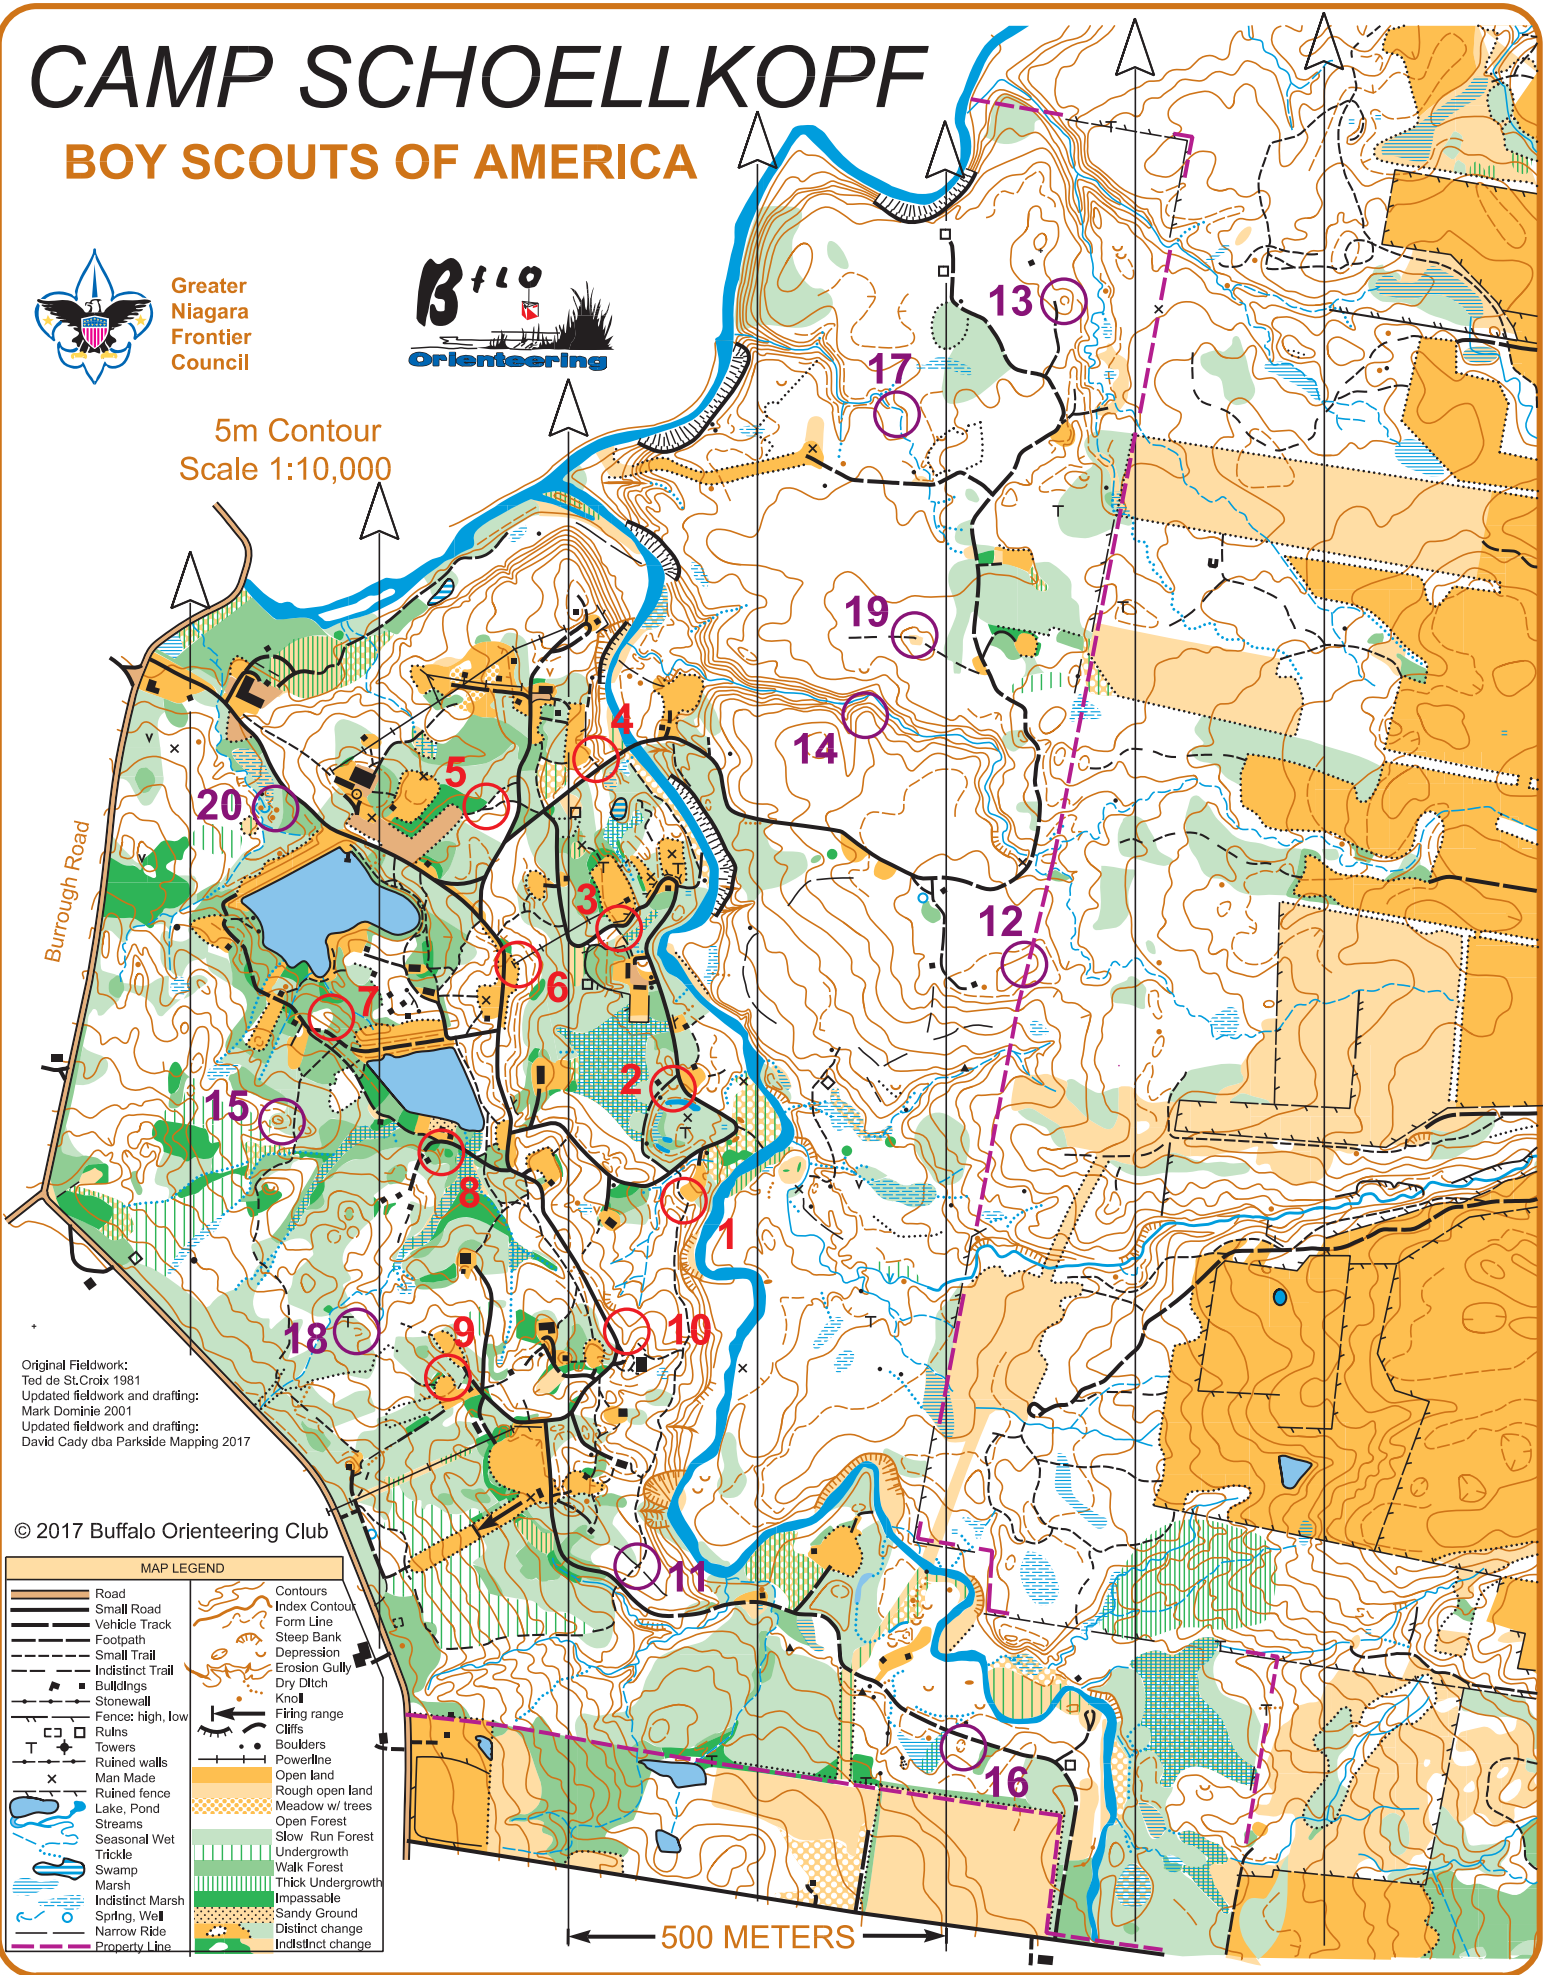

CAMP SCHOELLKOPF

BOY SCOUTS OF AMERICA

Greater
Niagara
Frontier
Council

5m Contour
Scale 1:10,000

Original Fieldwork:
Ted de St.Croix 1981
Updated fieldwork and drafting:
Mark Dominic 2001
Updated fieldwork and drafting:
David Cady dba Parkside Mapping 2017

© 2017 Buffalo Orienteering Club

MAP LEGEND

	Road		Contours
	Small Road		Index Contour
	Vehicle Track		Form Line
	Footpath		Steep Bank
	Small Trail		Depression
	Indistinct Trail		Erosion Gully
	Bullfinch		Dry Ditch
	Stone wall		Knot
	Fence: high, low		Firing range
	Ruins		Cliffs
	Towers		Boulders
	Ruined walls		Powerline
	Main Made		Open land
	Ruined fence		Rough open land
	Lake, Pond		Meadow w/ trees
	Streams		Open Forest
	Seasonal Wet		Slow Run Forest
	Trickle		Undergrowth
	Swamp		Walk Forest
	Marsh		Thick Undergrowth
	Indistinct Marsh		Impassable
	Spring, Well		Sandy Ground
	Narrow Ride		Distinct change
	Property Line		Indistinct change

500 METERS